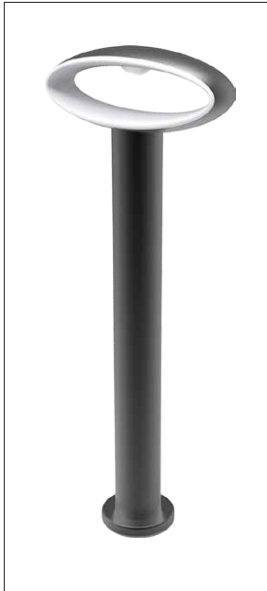

LEDS TYPE: SMD • LIFESPAN: 50000 H • BEAM ANGLE: ~120° • NO. OF SWITCHING CYCLES: 20000 • COLOUR LAMP: DARK GRAPHITE • COLOUR LIGHT: WARM WHITE