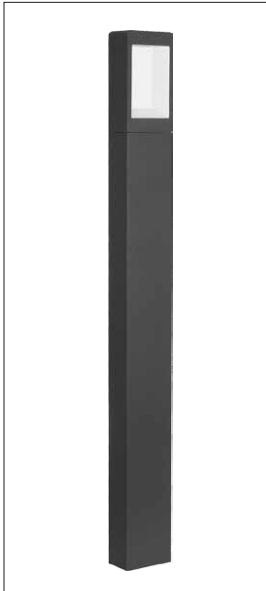

LEDS TYPE: SMD • LIFESPAN: 50000 H • BEAM ANGLE: ~120° • NO. OF SWITCHING CYCLES: 20000 • COLOUR LAMP: DARK GRAPHITE • COLOUR LIGHT: NEUTRAL WHITE